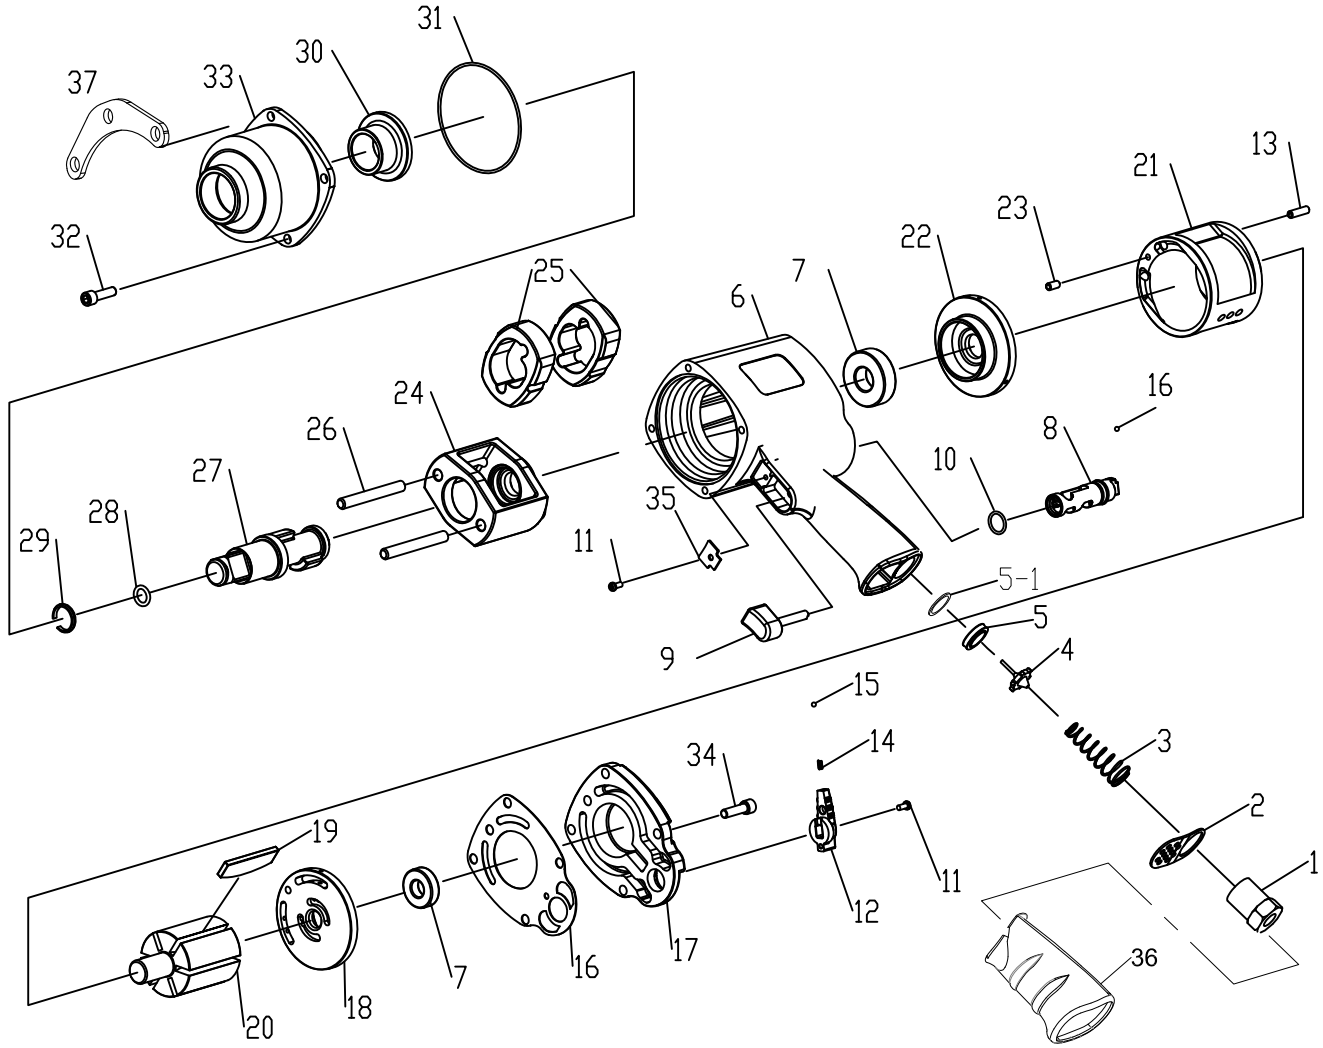

OS-2634 **GAV** HAVALI SOMUN SÖKME

INDEX	PARTS NO.	DESCRIPTION	Q'TY
01	263401	INLET BUSHING	1
02	263402	EXHAUST DEFLECTOR	1
03	328803XP	THROTTLE VALVE SPRING	1
04	263404	THROTTLE VALVE	1
05	263405	THROTTLE VALVE SEAT	1
05-1	623408	WASHER	1
06	263406	MOTOR HOUSING	1
07	6003ZZ	BALL BEARING	2
08	221207	REVERSE VALVE	1
09	221214	TRIGGER	1
10	OR1712	O-RING	1
11	221237	SCREW	2
12	221208	REVERSE VALVE KNOB	1
13	263414	SPRING PIN	1
14	SS0212	SPRING	1
15	SB0003-1	STEEL BALL	2
16	263417	GASKET	1
17	263418	HOUSING CAP	1
18	233419	REAR PLATE	1
19	233423C	ROTOR BLADE	5
20	263422-5	ROTOR	1

INDEX	PARTS NO.	DESCRIPTION	Q'TY
21	233421	CYLINDER	1
22	263424	FRONT PLATE	1
23	233427	SPRING PIN	1
24	263427	HAMMER CAGE	1
25	263428	HAMMER	2
26	263429	HAMMER PIN	2
27	263430	ANVIL	1
28	OR1025	RETAINER O-RING	1
29	223429	SOCKET RETAINER	1
30	263433	ANVIL BUSHING	1
31	263434	O-RING	1
32	263435	SCREW	4
33	263436	HAMMER HOUSING	1
34	263438	SCREW	4
35	221236	TRIGGER RETAINER	1
36	2312XP46	GRIP (OPTIONAL)	1
37	263432	HOOK (OPTIONAL)	1